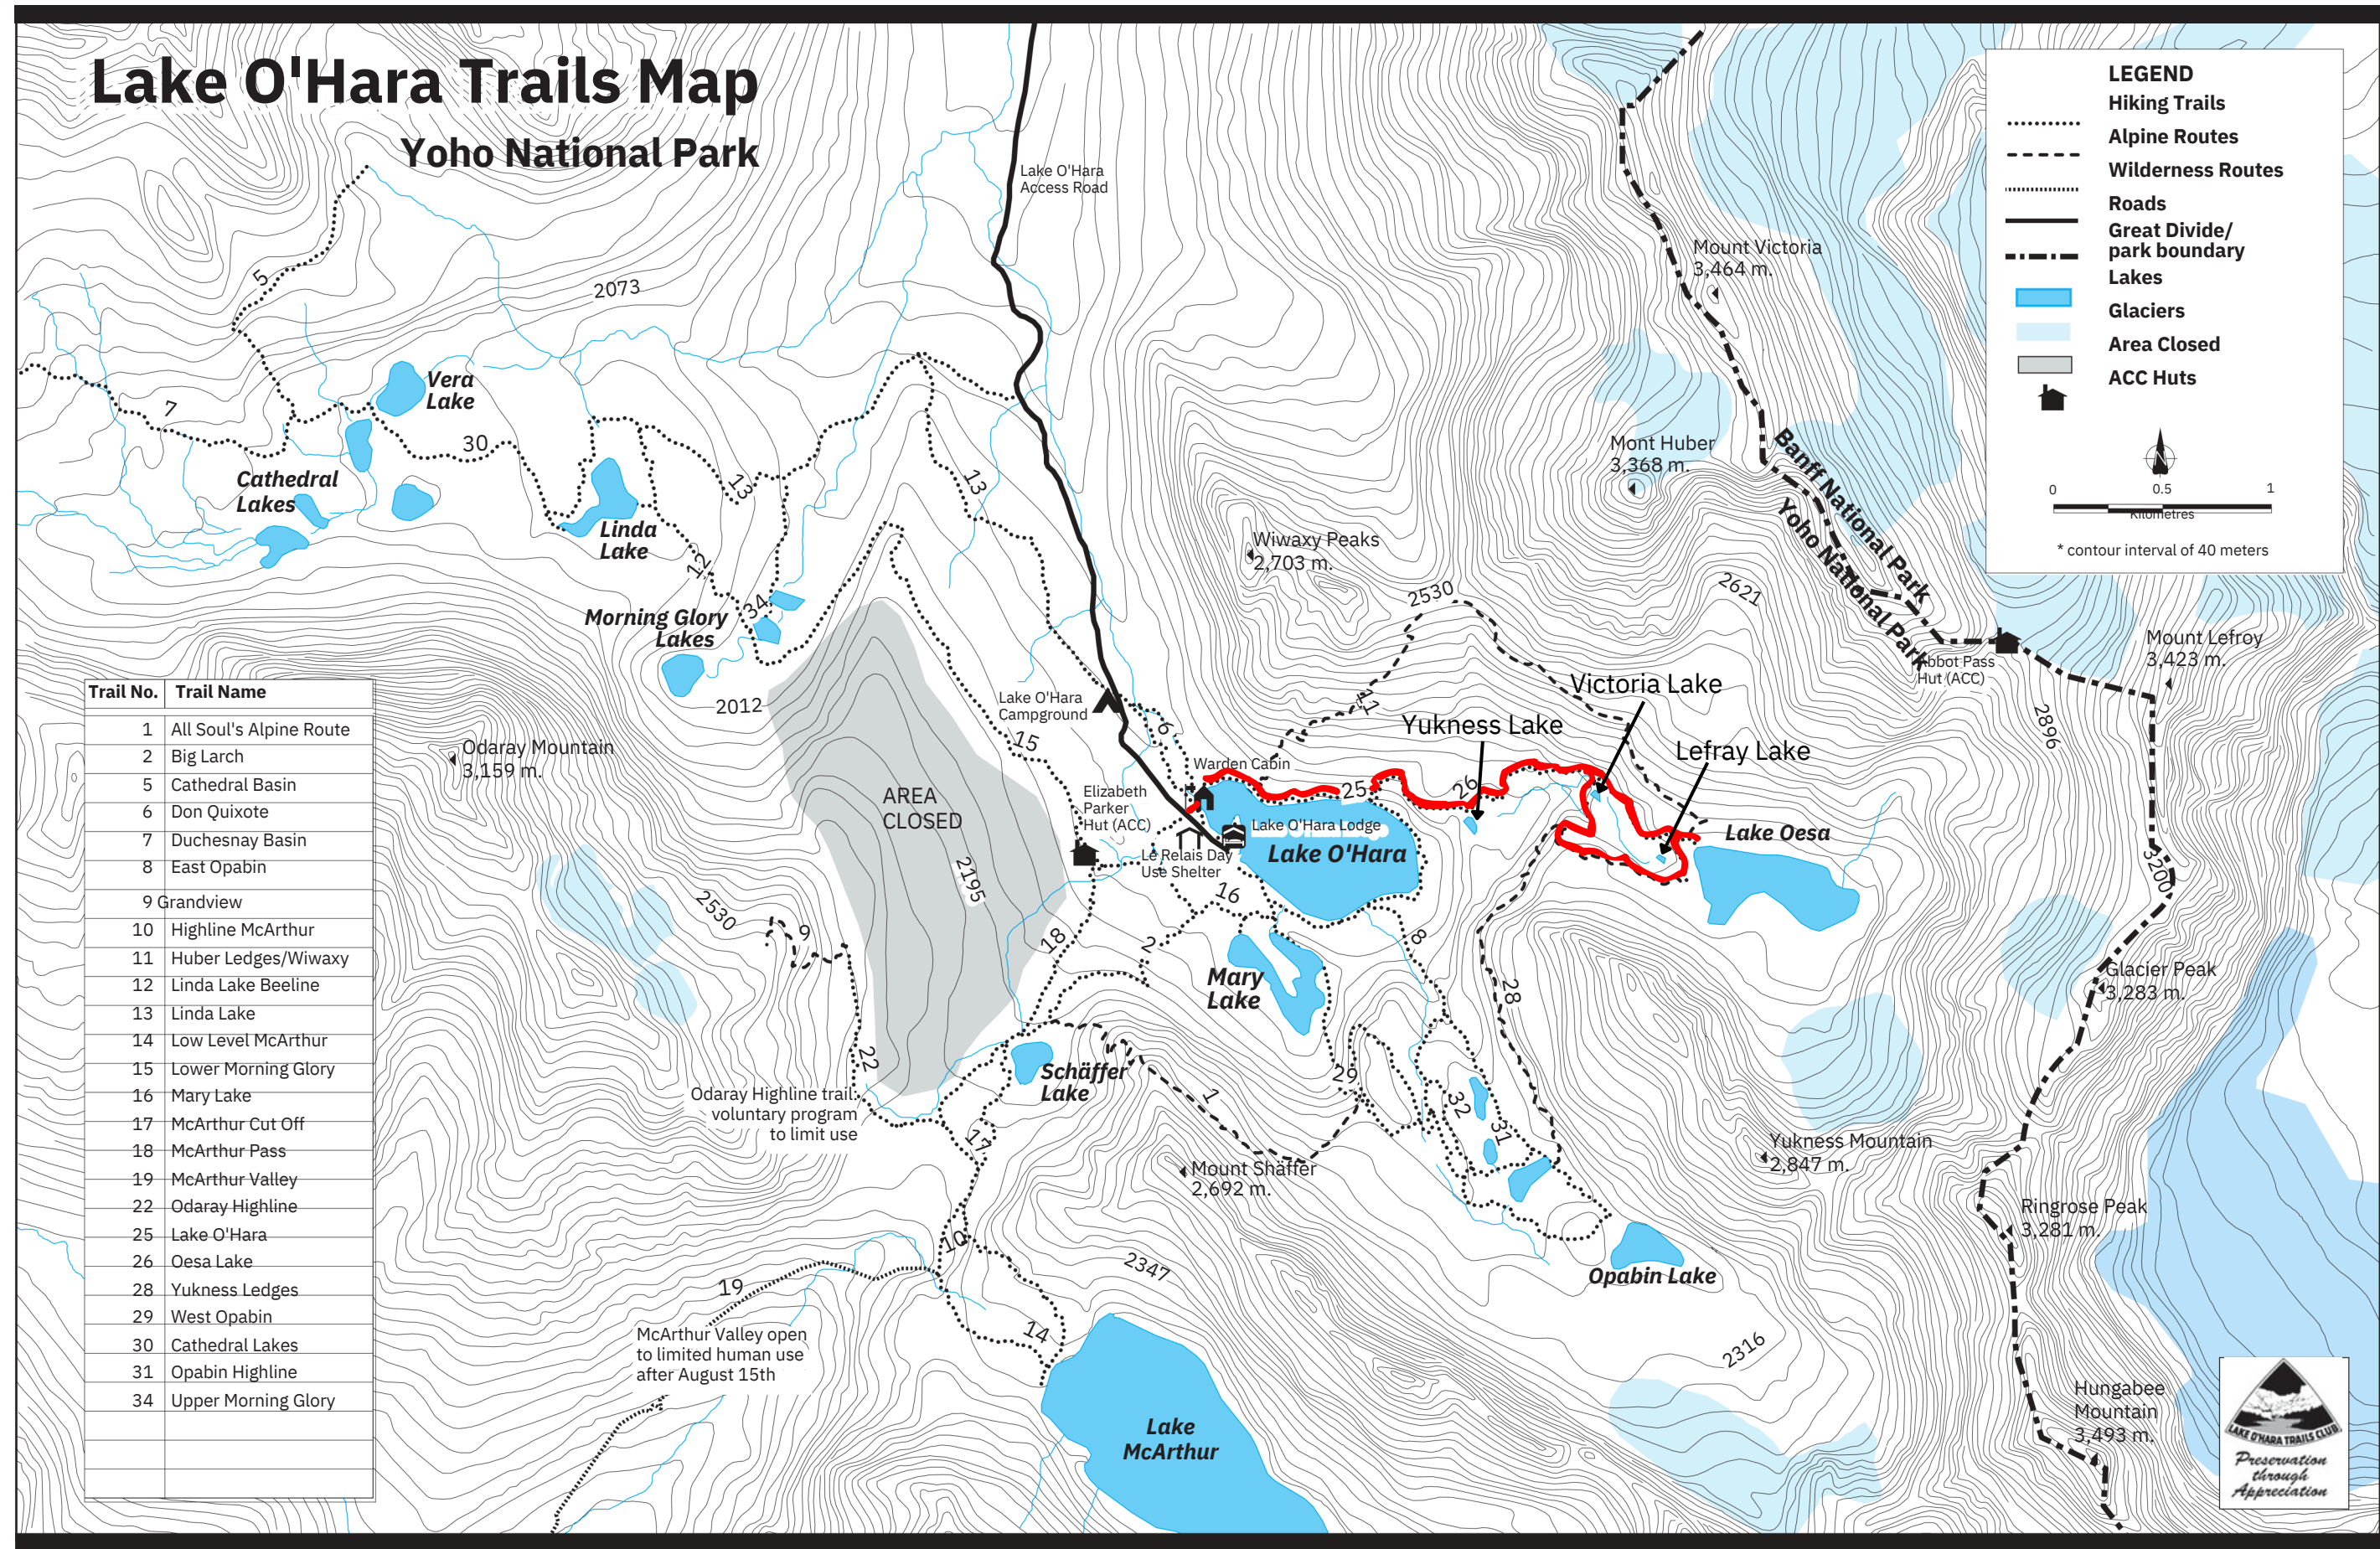

Lake O'Hara Trails Map

Yoho National Park

LEGEND

- Hiking Trails
- Alpine Routes
- Wilderness Routes
- Roads
- Great Divide/
park boundary
- Lakes
- Glaciers
- Area Closed
- ACC Huts

0 0.5 1
Kilometres

* contour interval of 40 meters

Trail No.	Trail Name
1	All Soul's Alpine Route
2	Big Larch
5	Cathedral Basin
6	Don Quixote
7	Duchesnay Basin
8	East Opabin
9	Grandview
10	Highline McArthur
11	Huber Ledges/Wiwaxy
12	Linda Lake Beeline
13	Linda Lake
14	Low Level McArthur
15	Lower Morning Glory
16	Mary Lake
17	McArthur Cut Off
18	McArthur Pass
19	McArthur Valley
22	Odaray Highline
25	Lake O'Hara
26	Oesa Lake
28	Yukness Ledges
29	West Opabin
30	Cathedral Lakes
31	Opabin Highline
34	Upper Morning Glory

Parks Canada
Parcs Canada

Canada